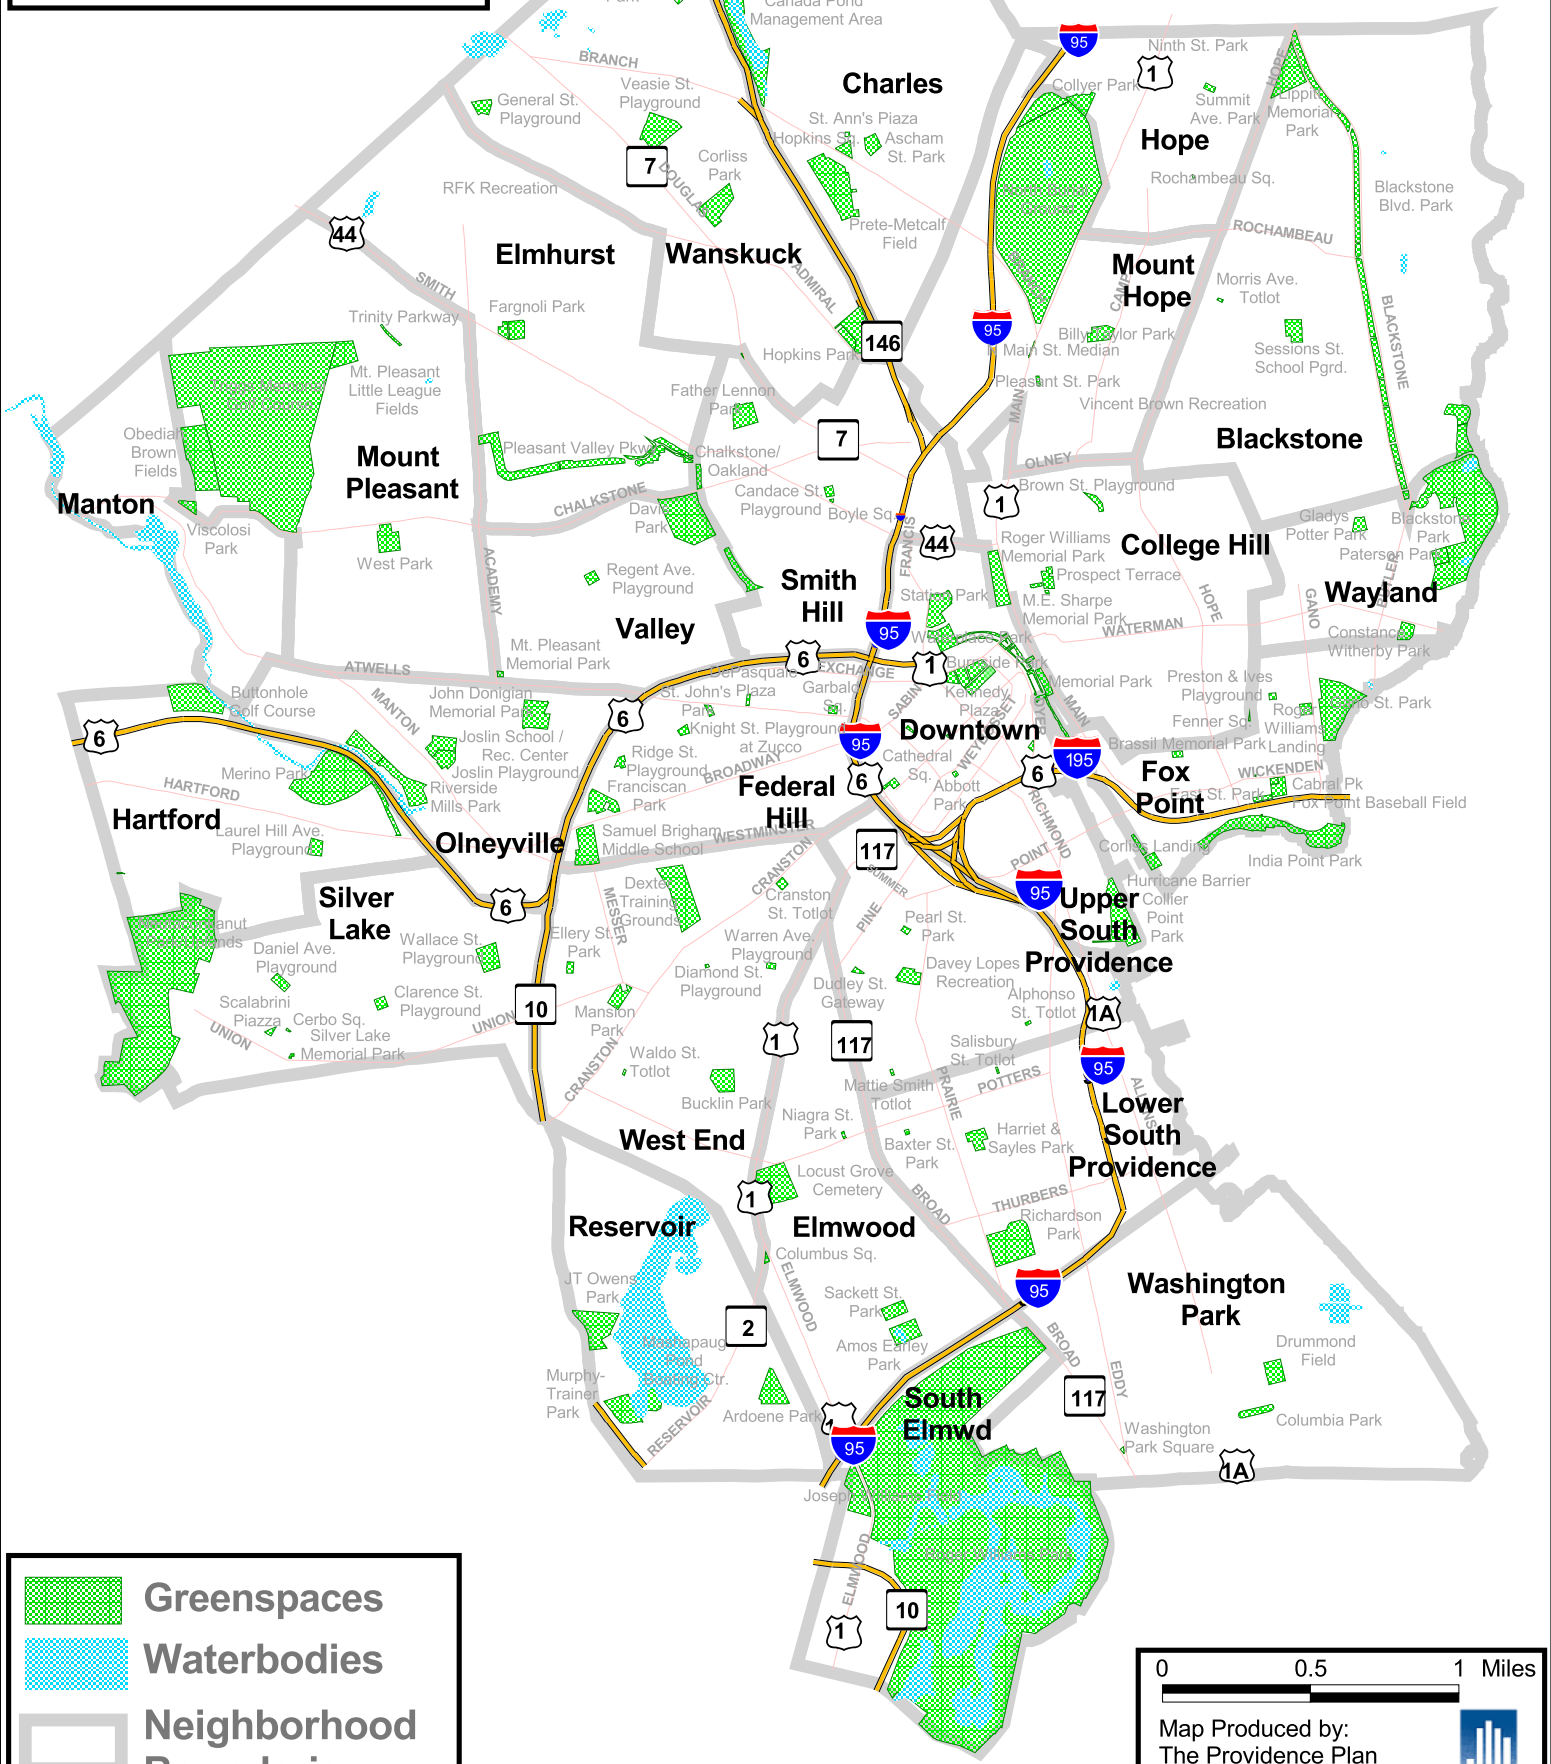

Greenspaces with Neighborhoods

Providence, RI

-  Greenspaces
-  Waterbodies
-  Neighborhood Boundaries

0 0.5 1 Miles

Map Produced by:
The Providence Plan
Marcelia Muehlke 12-5-05