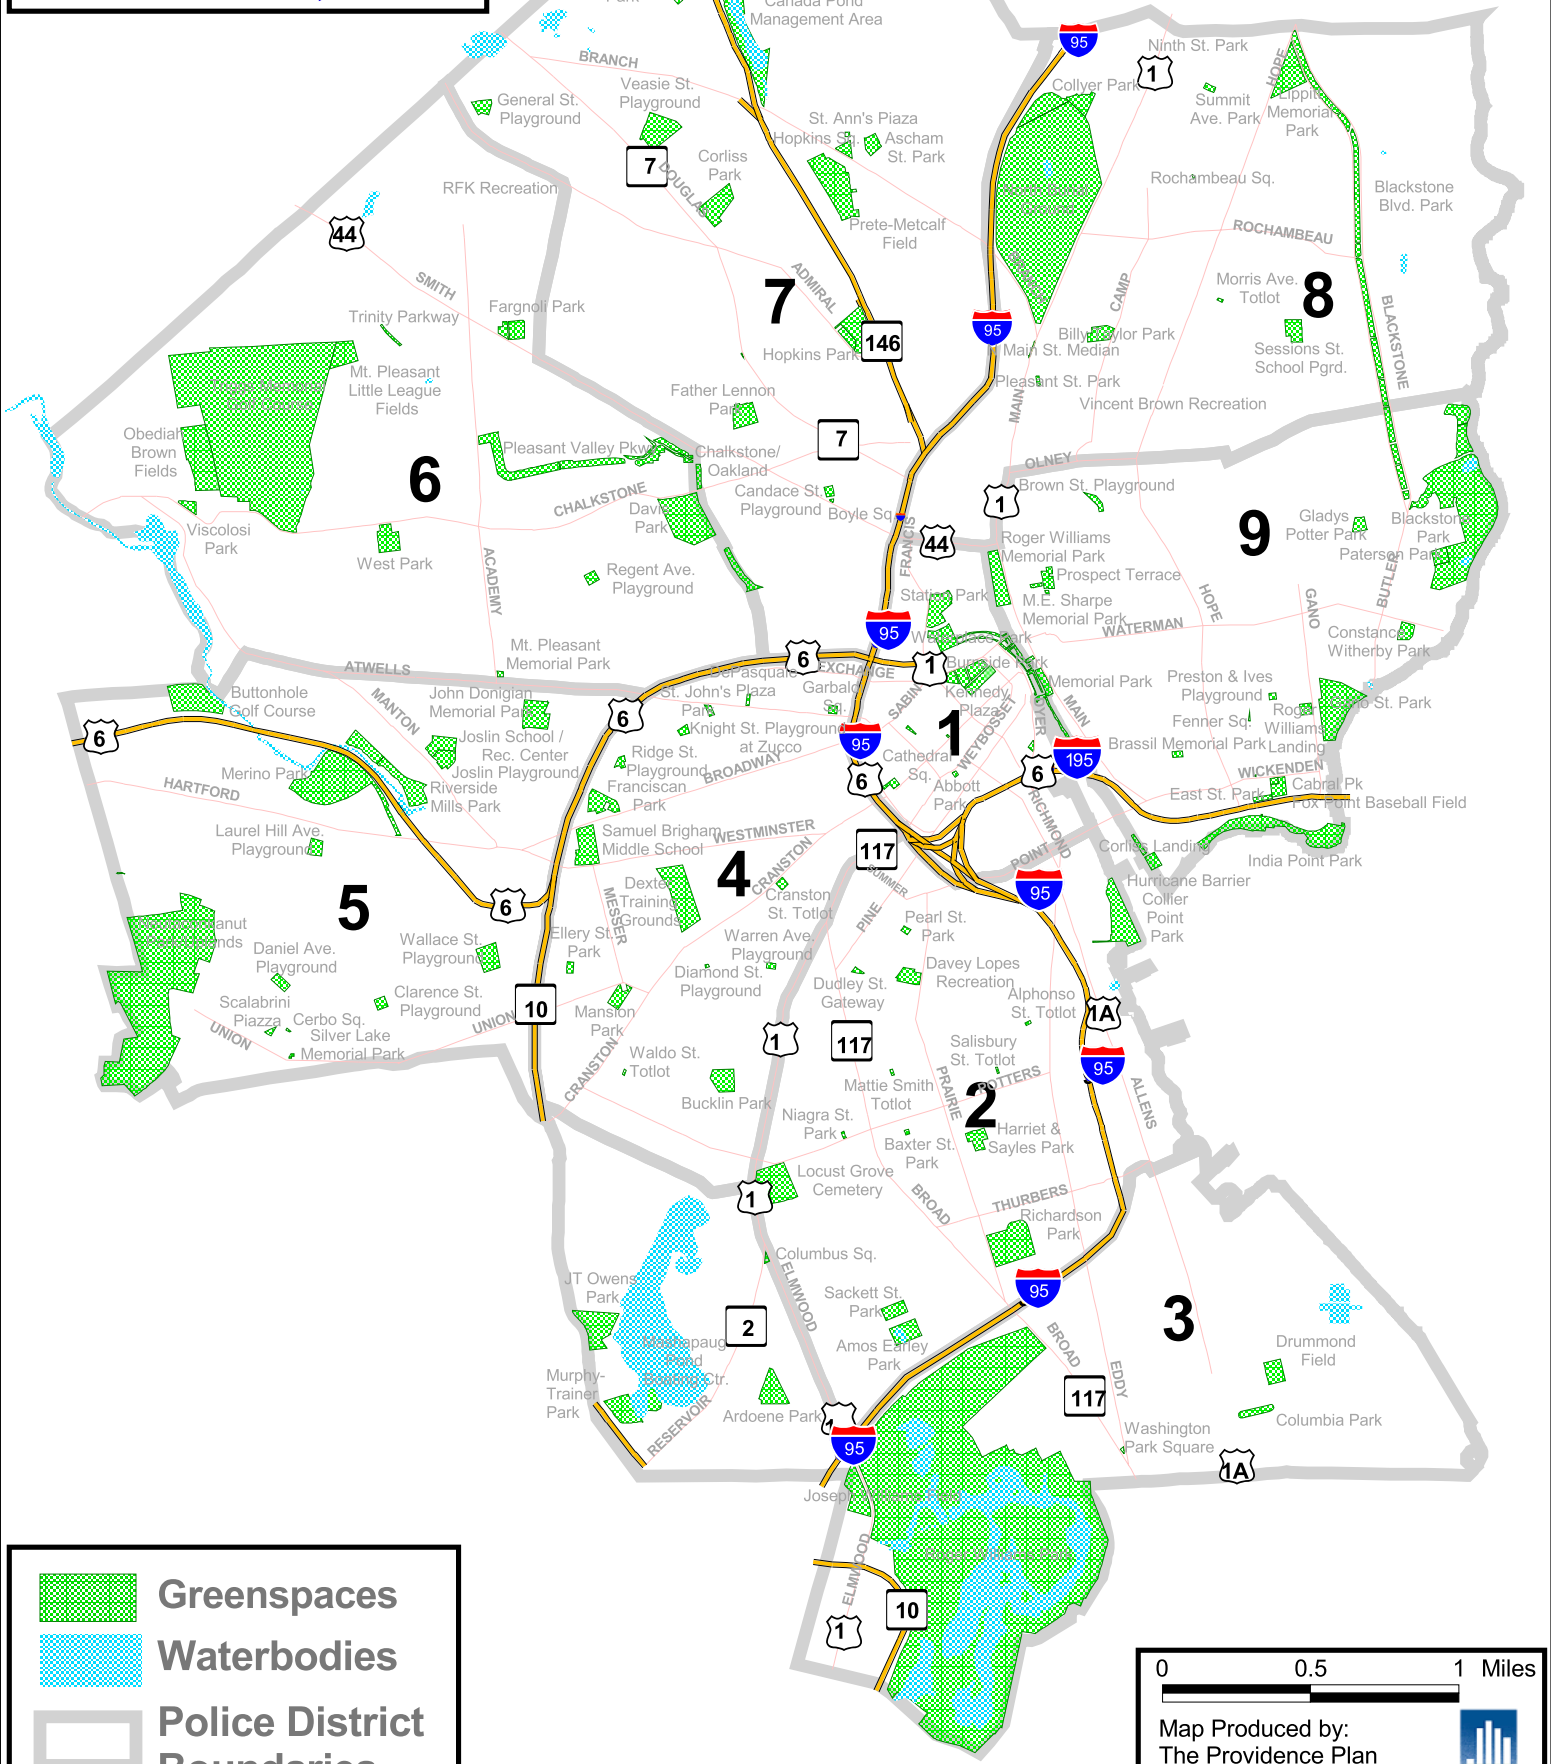

# Greenspaces with Police Districts

Providence, RI

**Greenspaces**

**Waterbodies**

**Police District Boundaries**

Map Produced by:  
The Providence Plan  
Marcelia Muehlke 12-5-05